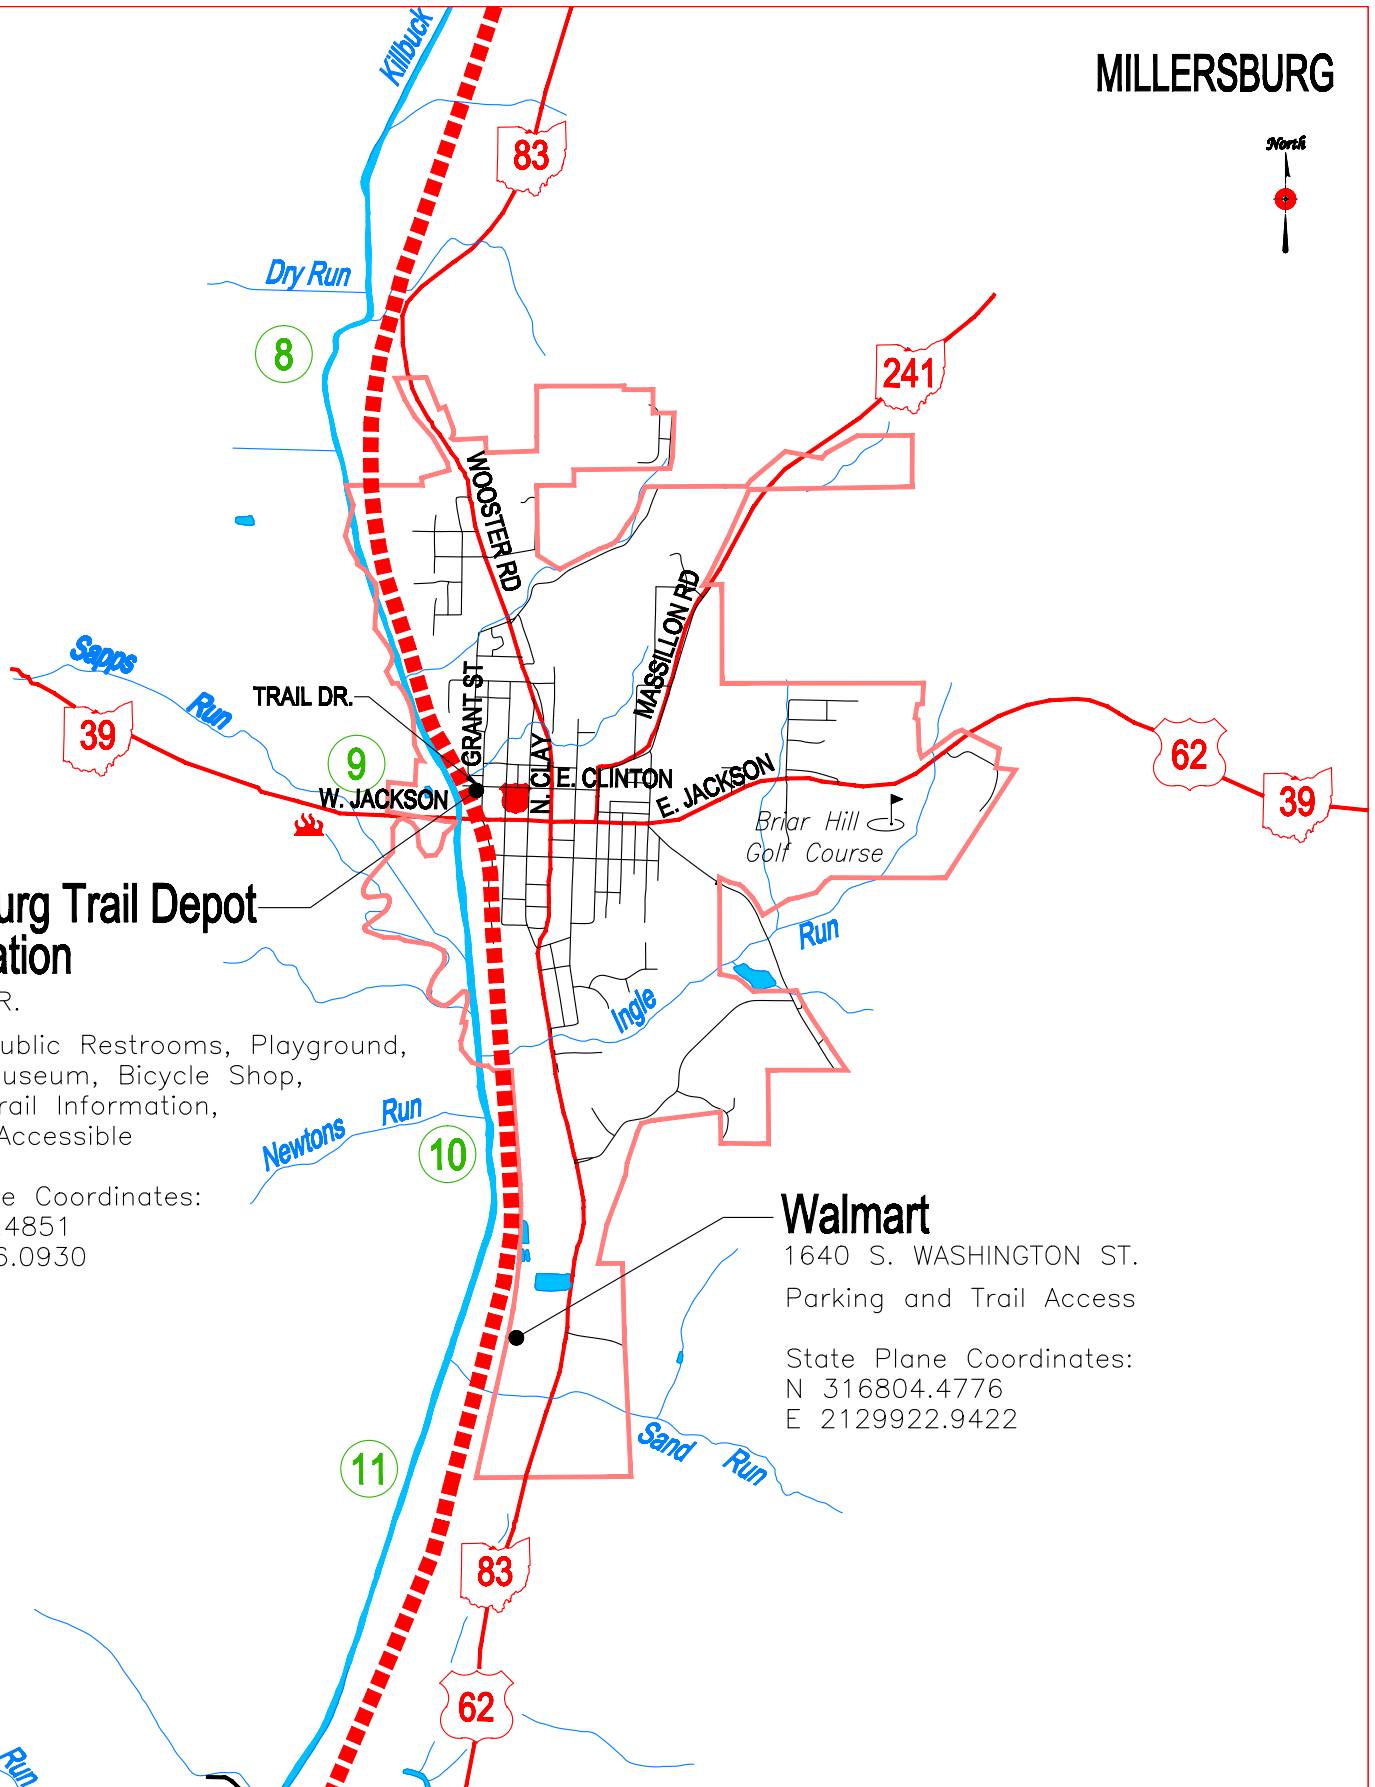

MILLERSBURG

Millersburg Trail Depot Hipp Station

1 TRAIL DR.

Parking, Public Restrooms, Playground,
Railroad Museum, Bicycle Shop,
Pavilion, Trail Information,
Handicap Accessible

State Plane Coordinates:
N 324298.4851
E 2129316.0930

Walmart

1640 S. WASHINGTON ST.
Parking and Trail Access

State Plane Coordinates:
N 316804.4776
E 2129922.9422