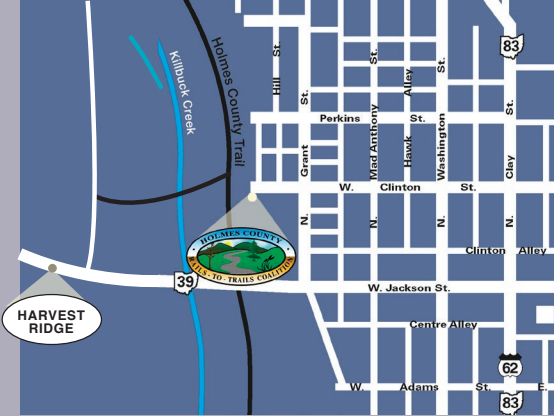

New and Quality Used Items Welcome!
Cash Donations Welcome
Tax-deductible receipts available on request.

Credit Cards Accepted

For more information

call: 330-674-0475
email: holmesrailstotrails@gmail.com
http://holmescountytrail.org

Proceeds from the Holmes County Trail Benefit Auction support the ongoing year-round maintenance and development of the Holmes County Trail from Fredericksburg to Brinkhaven.

thank you...

for supporting
Holmes County Trail.
1 Trail Drive, Suite B • Millersburg, Ohio 44654